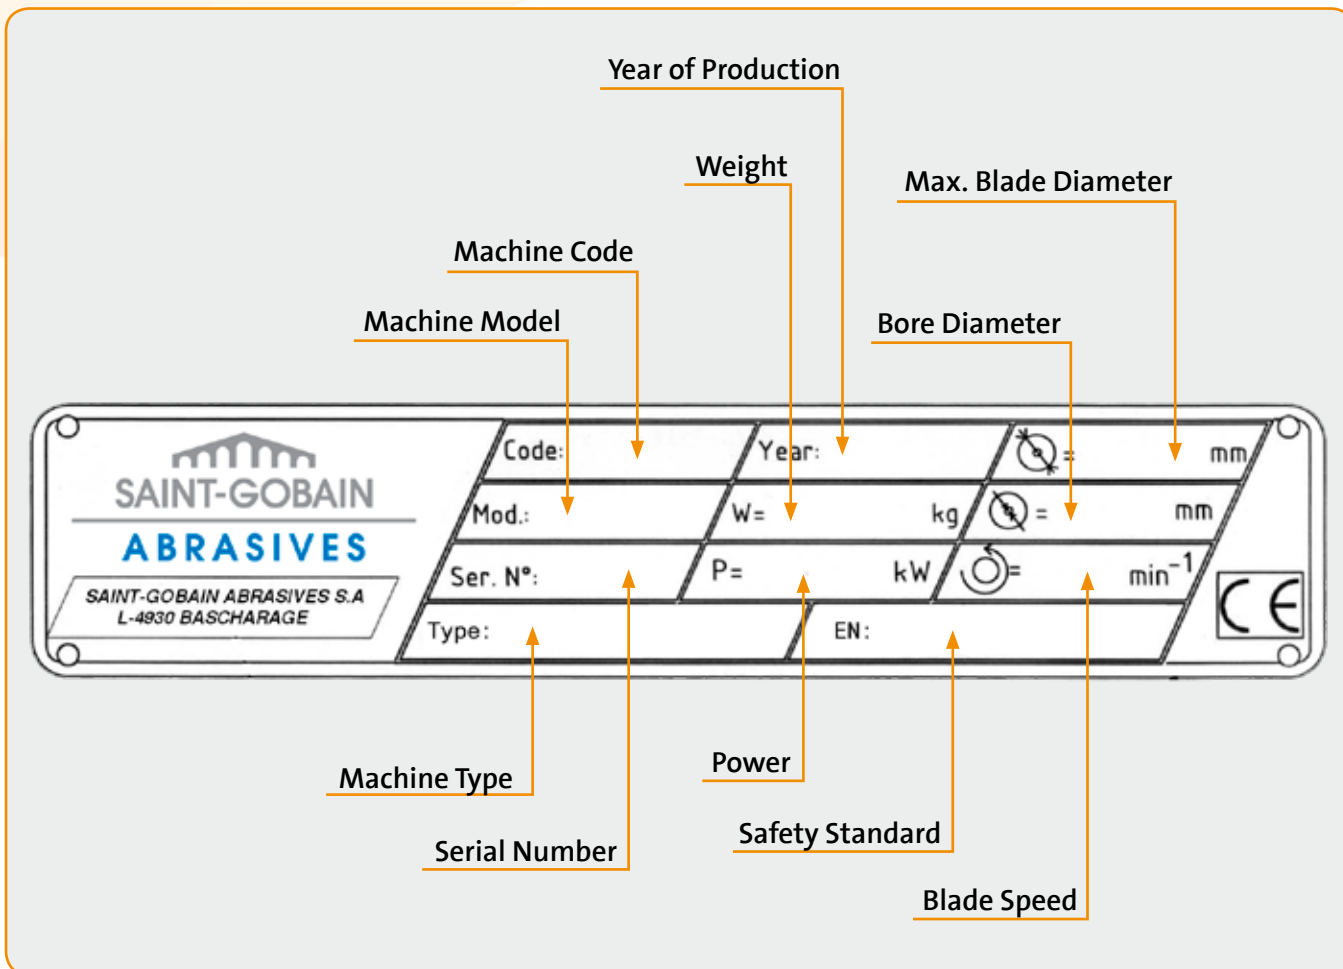

The MACHINE marking system...

SAFETY PICTOGRAMS

Read operator's instructions	Ear protection must be worn	Hand protection must be worn	Eye protection must be worn
Danger : risk of cut	Danger : risk of cut	Never move the machine with the blade running idle	Emergency stop switch

INFORMATION PICTOGRAMS

Blade direction of rotation	
Do not lift the machine from here	Lift from here